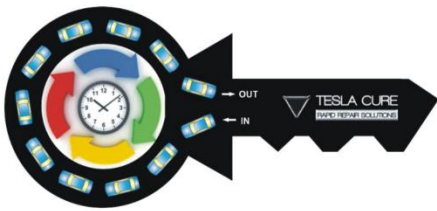

The collision repair revolution

TESLA CURE PROCESS, PROFITS & CURE TIMES

THE KEY TO BODY SHOP PROFITS